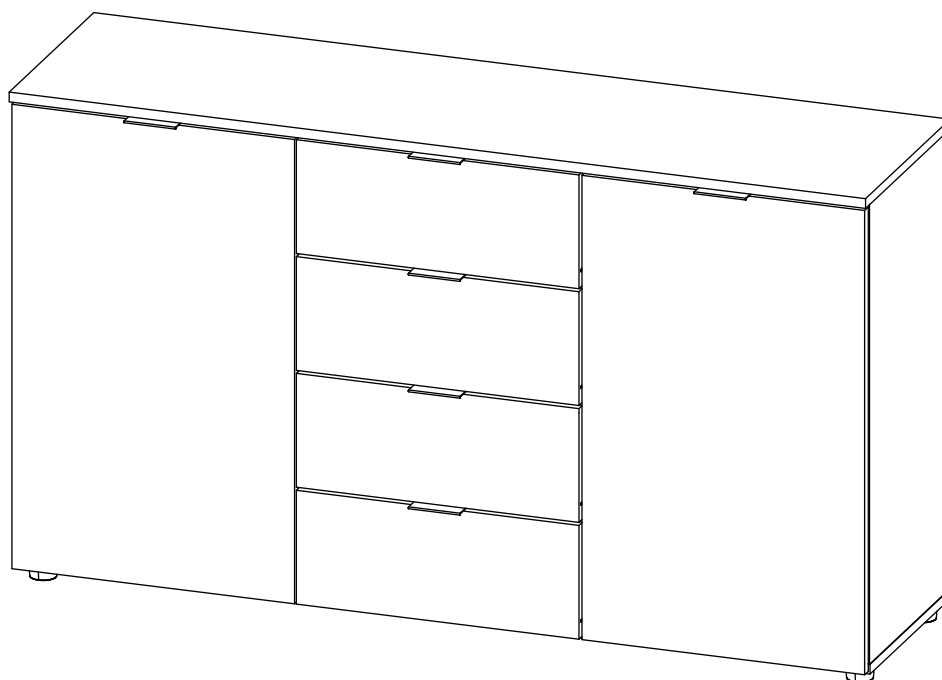

ENG

Run Drawer Chest

UA

Комод Ран

810x1400x380 mm

ENG

RULES FOR USE AND CARE OF FURNITURE

1. Use furniture only in dry rooms protected from the effects of weather conditions.
2. Install with suitable tools according to these assembly instructions.
3. Try to assemble as close to the location as possible.
4. The body is assembling in a horizontal position.
5. Before moving furniture, make sure that it is not loaded with items.